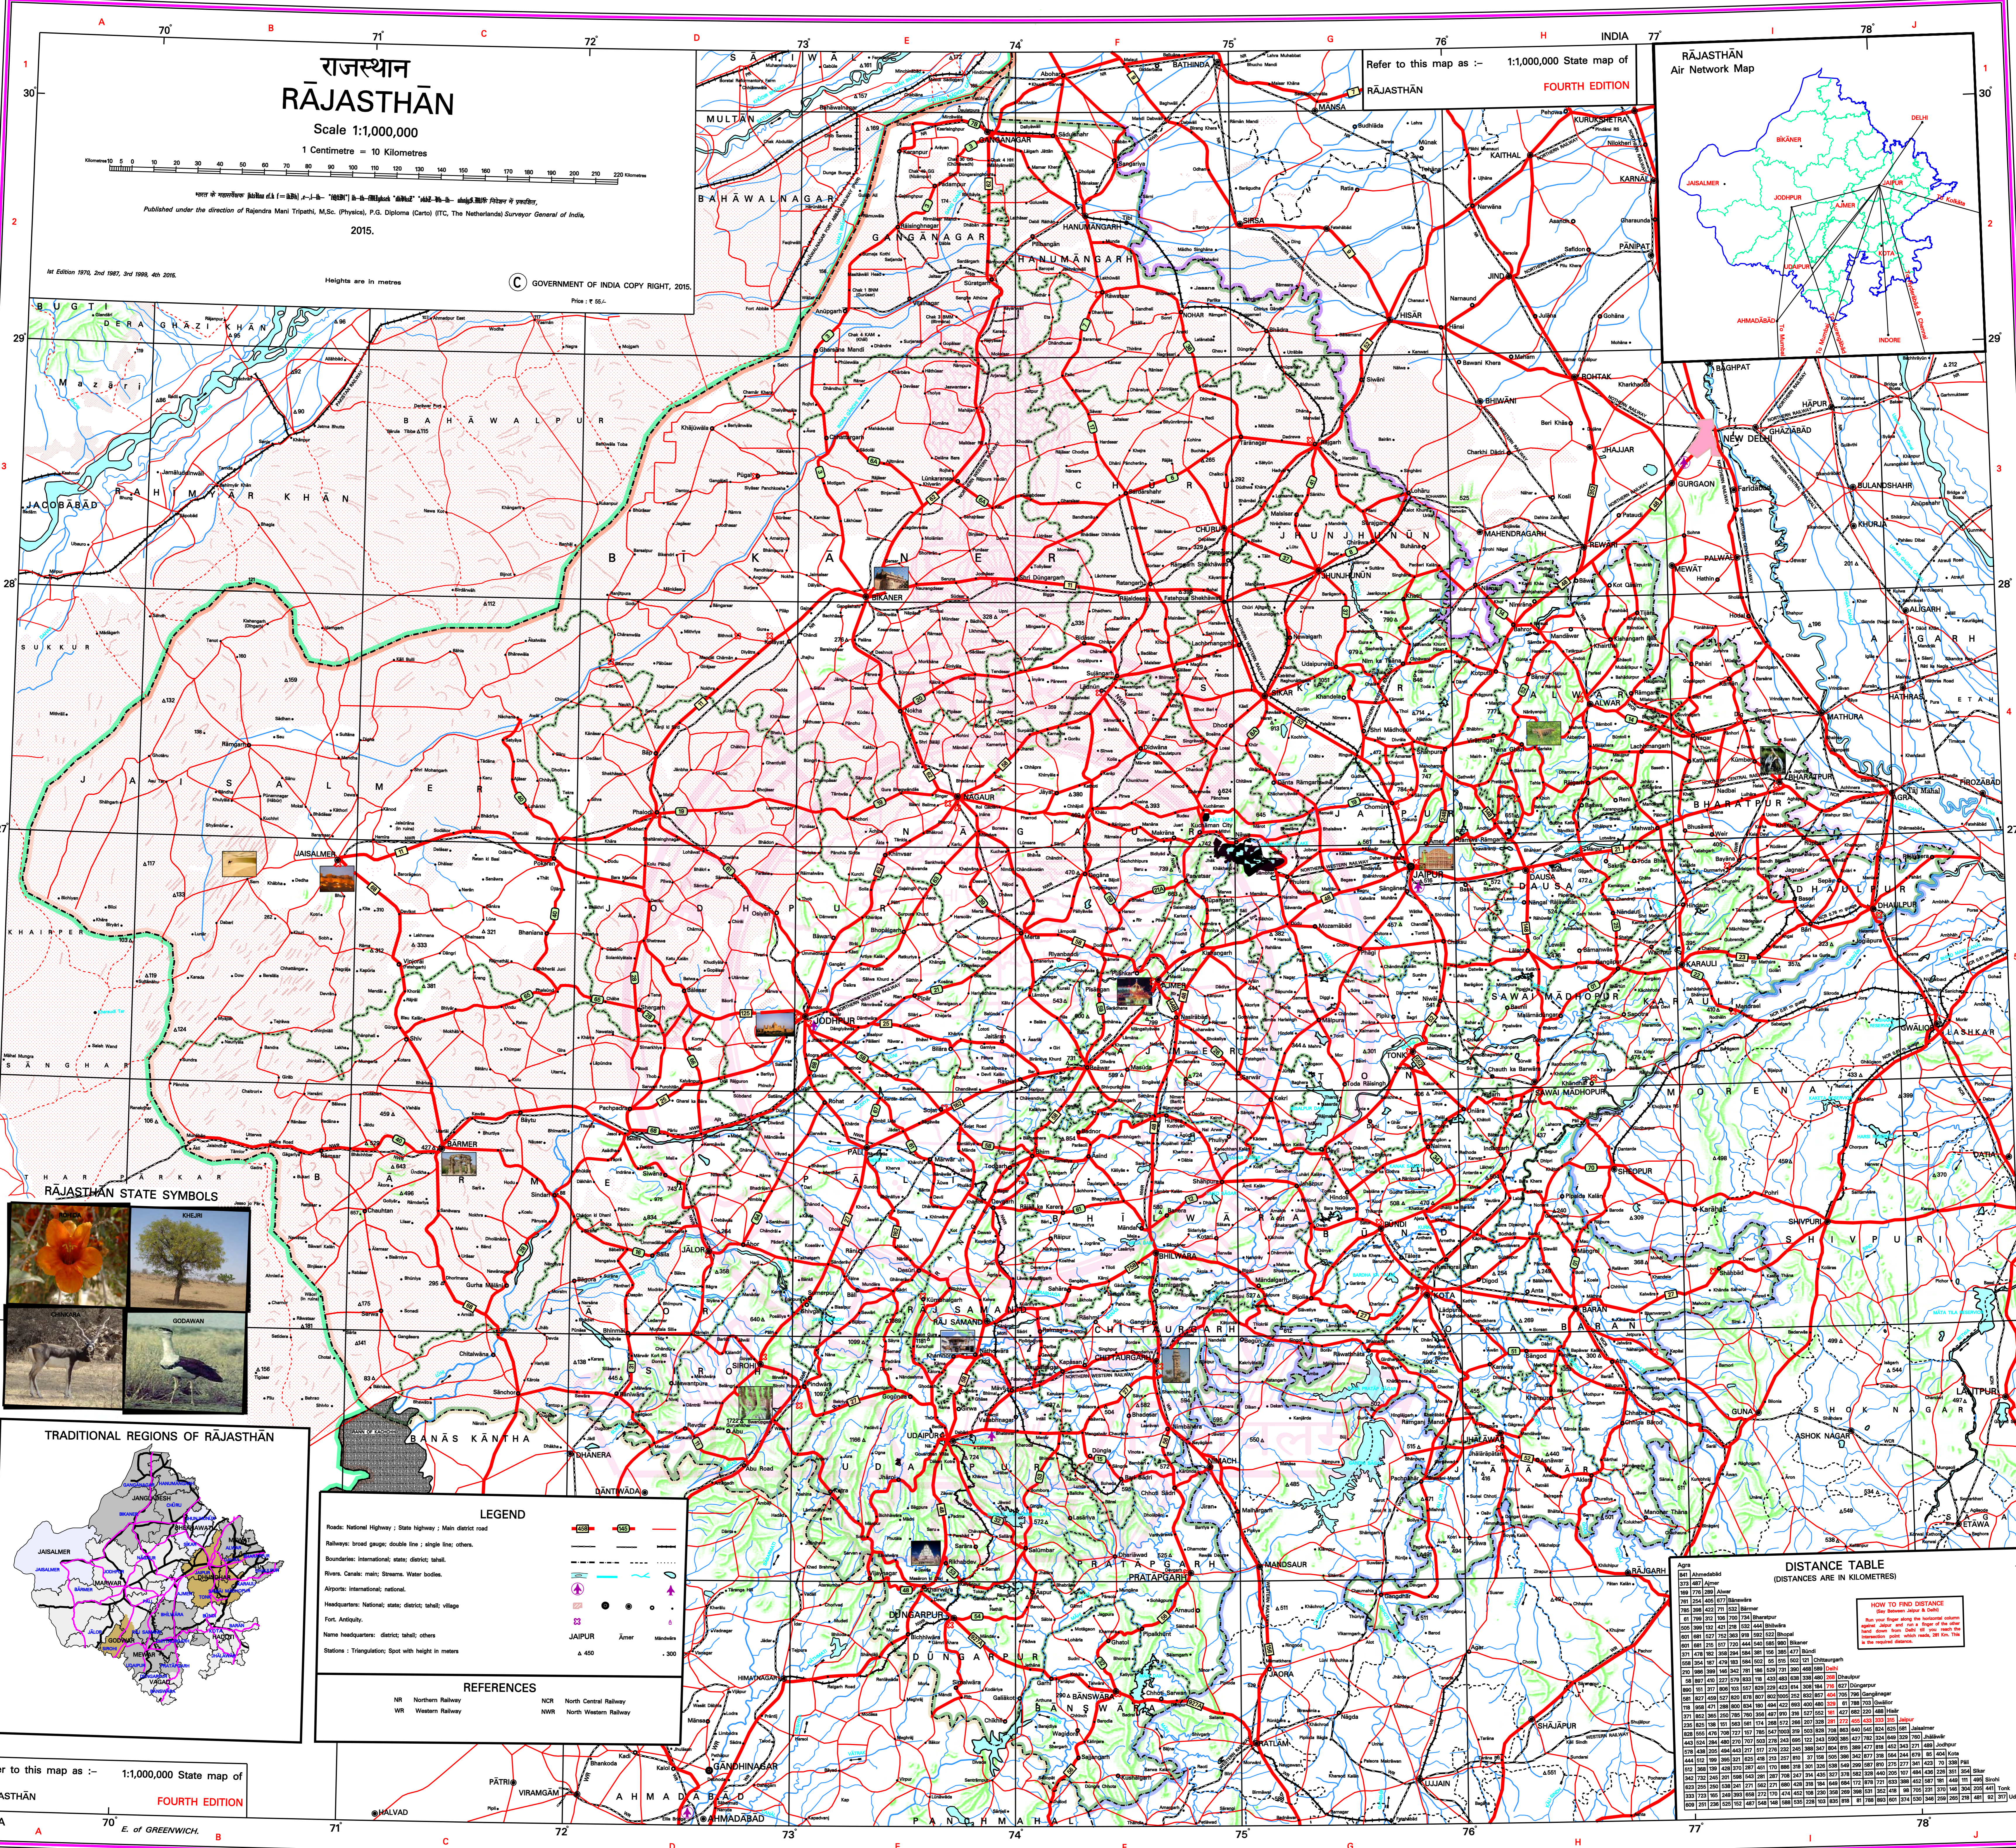

राजस्थान RĀJASTHĀN

Scale 1:1,000,000
1 Centimetre = 10 Kilometres

Published under the direction of Rajendra Mani Tripathi, M.Sc. (Physics), P.G. Diploma (Carto) (I.T.C. The Netherlands) Surveyor General of India.
2015.

1st Edition 1970, 2nd 1987, 3rd 1998, 4th 2015.

Heights are in metres

Refer to this map as :- 1:1,000,000 State map of RĀJASTHĀN
FOURTH EDITION

RĀJASTHĀN
Air Network Map

LEGEND

- Roads: National Highway; State Highway; Main district road
- Railways: broad gauge; double line; single line; others
- Boundaries: International; state; district; taluk
- Rivers, Canals: main; Stream; Water bodies
- Airports: International; national
- Headquarters: National; state; district; taluk; village
- Fort, Aedifics
- Name headquarters: district; taluk; others
- Stations: Triangulation; Spot with height in metres

REFERENCES

- NR Northern Railway
- WR Western Railway
- NCR North Central Railway
- NWR North Western Railway

DISTANCE TABLE (DISTANCES ARE IN KILOMETRES)

Refer to this map as :- 1:1,000,000 State map of RĀJASTHĀN
FOURTH EDITION