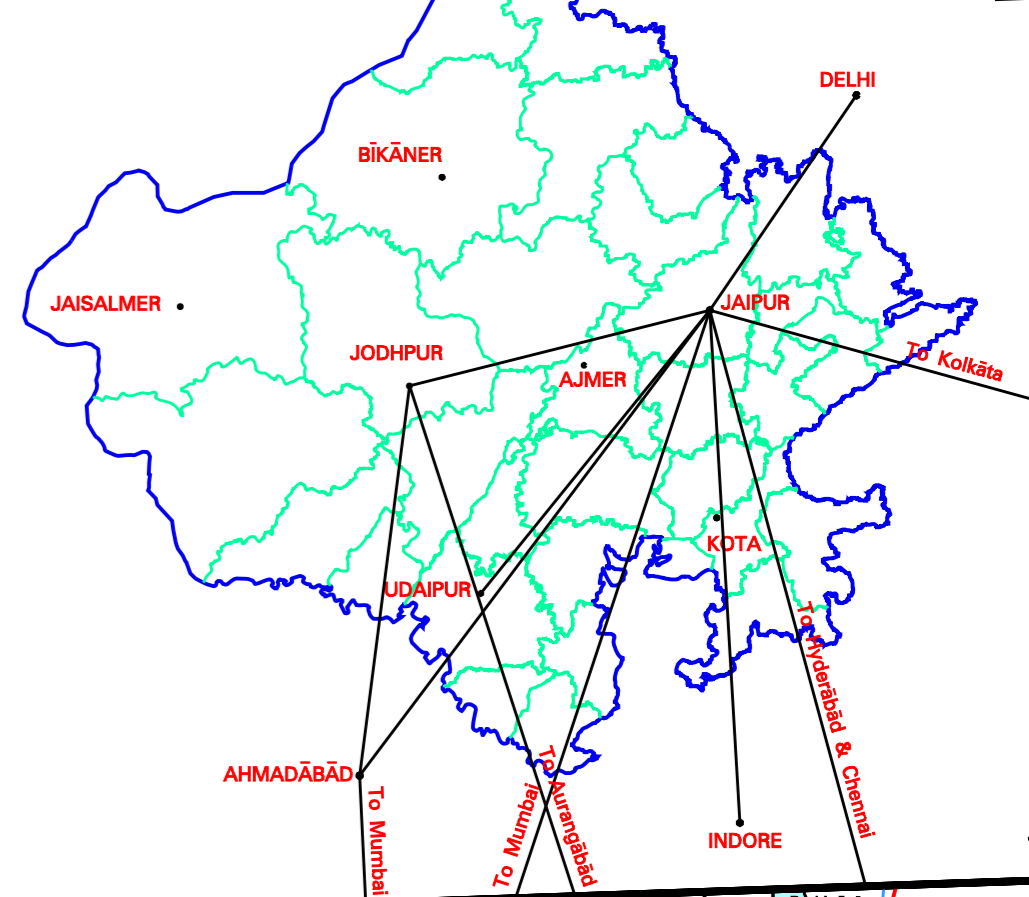

राजस्थान RĀJASTHĀN

Scale 1:1,000,000
1 Centimetre = 10 Kilometres

Published under the direction of Rajendra Mani Tripathi, M.Sc. (Physics), P.G. Diploma (Carto) (I.T.C. The Netherlands) Surveyor General of India.
2015.

1st Edition 1970, 2nd 1987, 3rd 1998, 4th 2015.

Heights are in metres

Refer to this map as :- 1:1,000,000 State map of RĀJASTHĀN
FOURTH EDITION

RĀJASTHĀN
Air Network Map

LEGEND

- Roads: National Highway; State Highway; Main district road
- Railways: broad gauge; double line; single line; others
- Boundaries: International; state; district; taluk
- Rivers, Canals: main; Stream; Water bodies
- Airports: International; national
- Headquarters: National; state; district; taluk; village
- Fort, Aedifics
- Name headquarters: district; taluk; others
- Stations: Triangulation; Spot with height in metres

REFERENCES

- NR Northern Railway
- WR Western Railway
- NCR North Central Railway
- NWR North Western Railway

DISTANCE TABLE (DISTANCES ARE IN KILOMETRES)

Refer to this map as :- 1:1,000,000 State map of RĀJASTHĀN
FOURTH EDITION